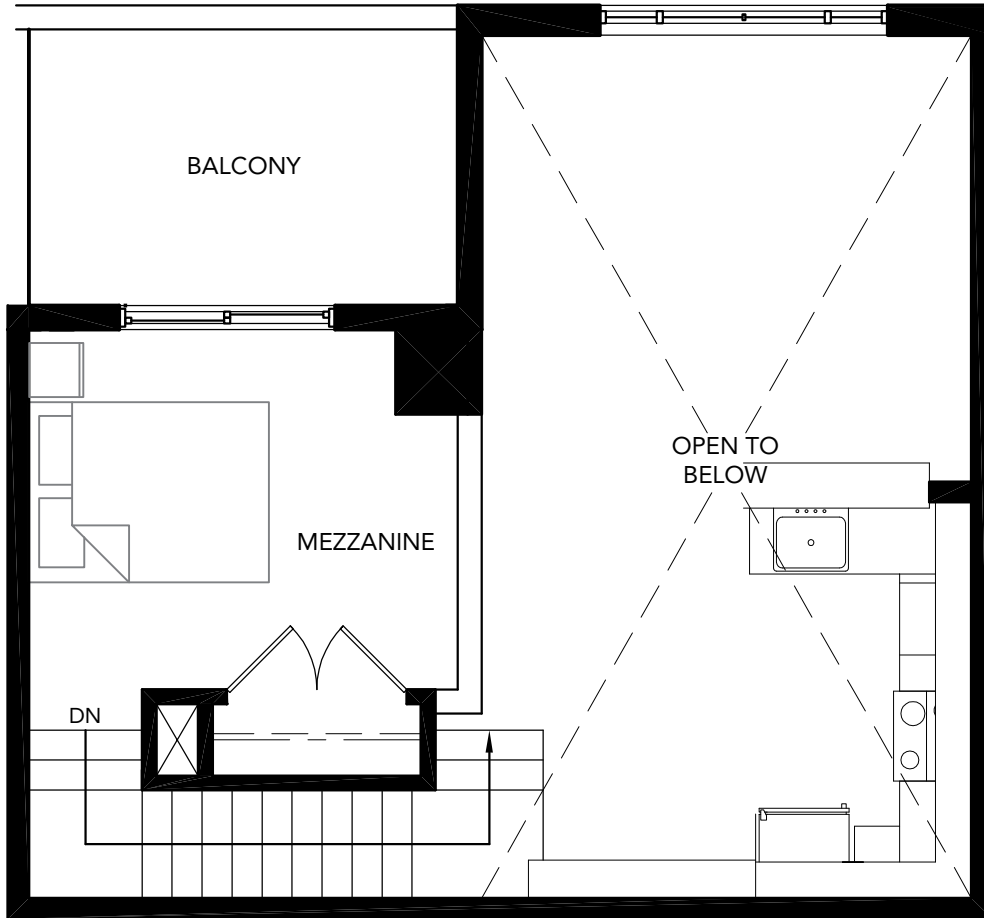

UNIT TYPE L1
Typical 2 Bedroom Loft
873 Square Feet
LEVEL 1

UNIT TYPE L1
Typical 2 Bedroom Loft
873 Square Feet
LEVEL 2

KEEN'S CROSSING
at Winooski Falls