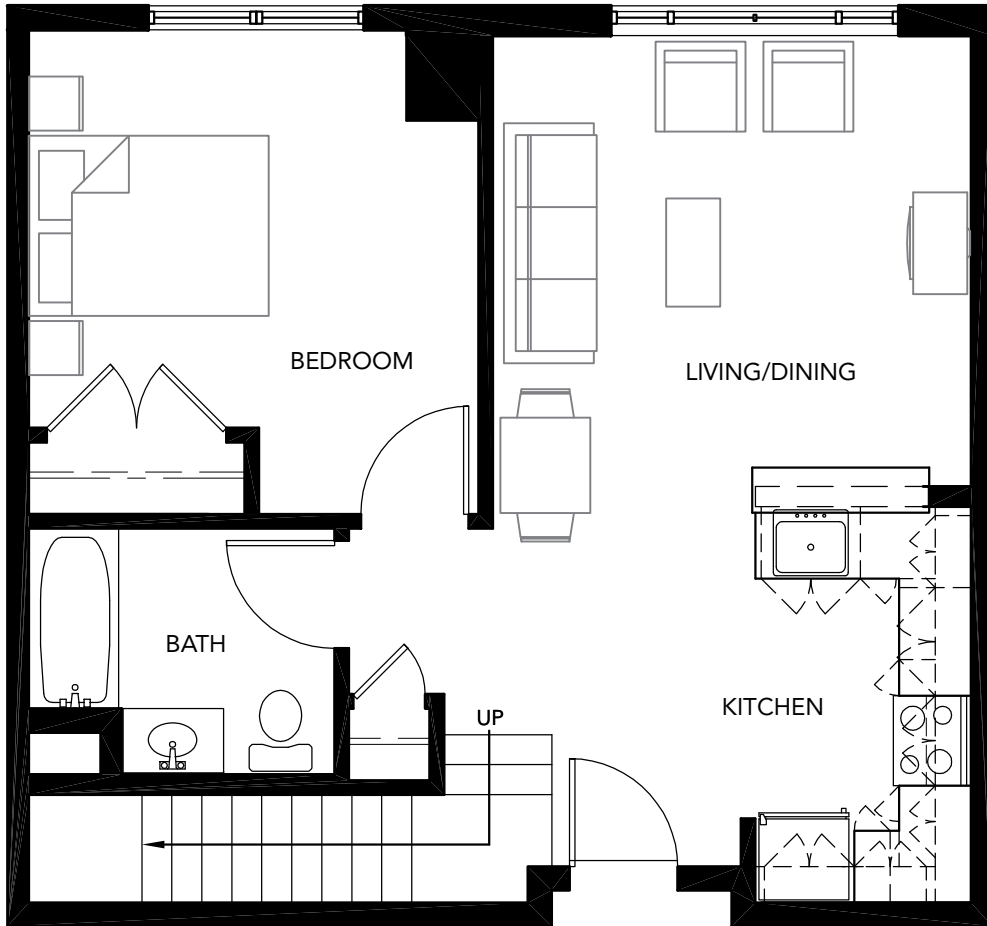

UNIT TYPE L1
Typical 2 Bedroom Loft
873 Square Feet
LEVEL 1

UNIT TYPE L1
Typical 2 Bedroom Loft
873 Square Feet
LEVEL 2

KEEN'S CROSSING
at Winooski Falls