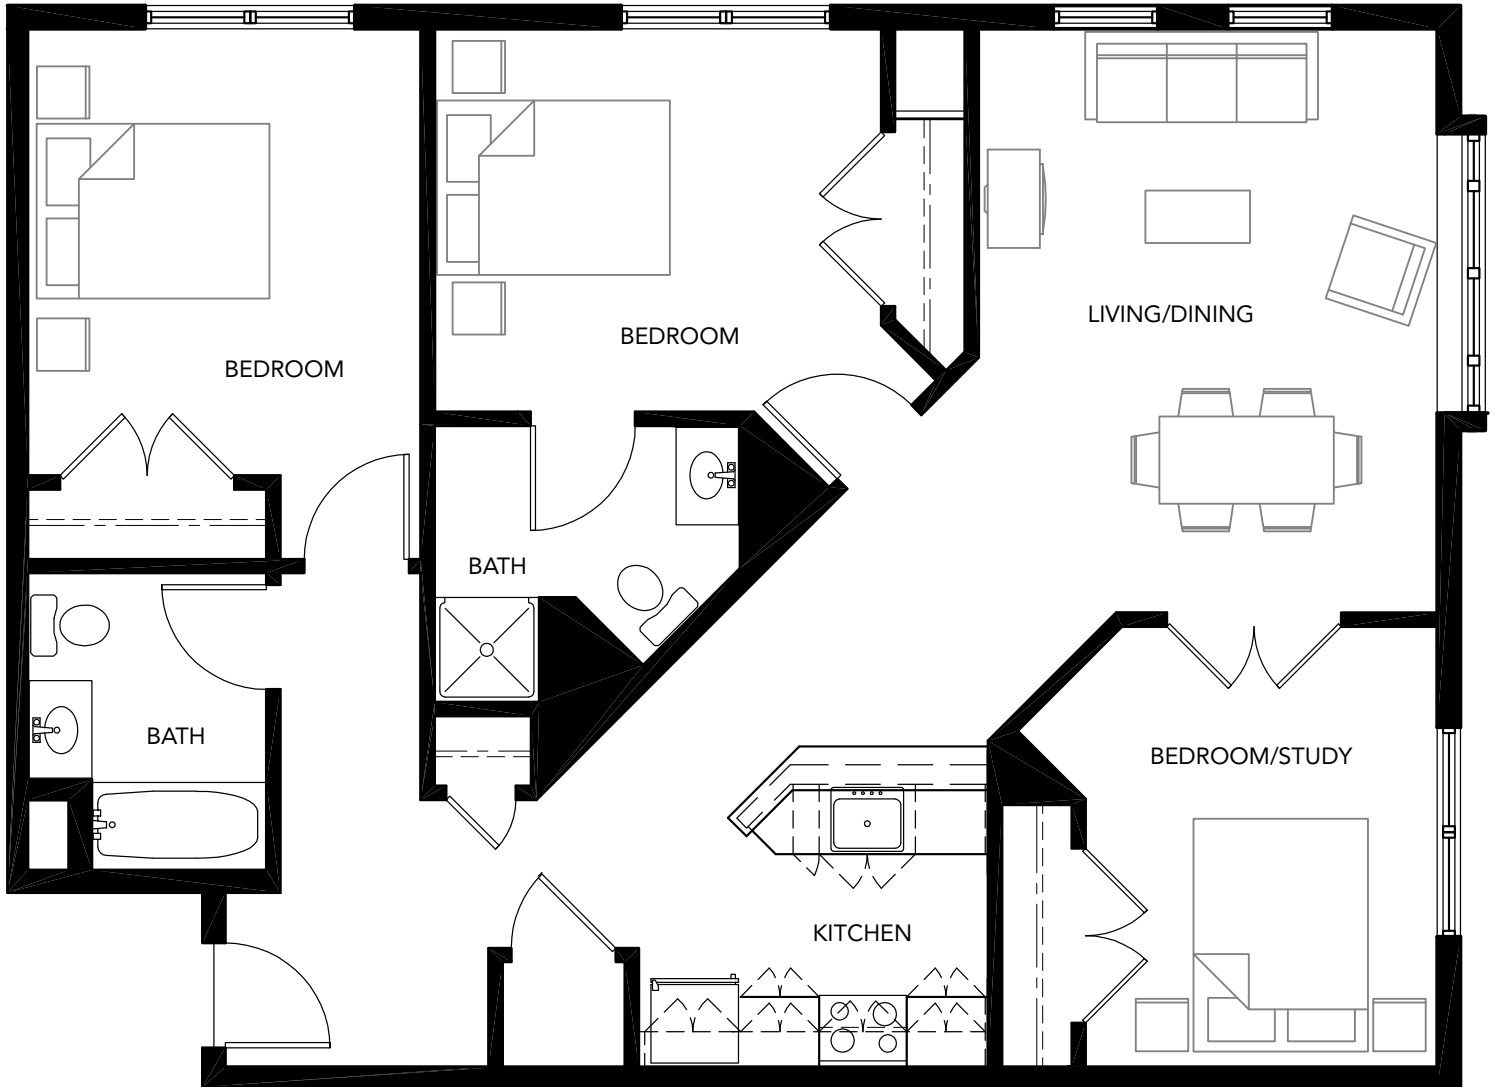

UNIT TYPE 3A

3 Bedroom

1209 Square Feet

KEEN'S CROSSING
at Winooski Falls