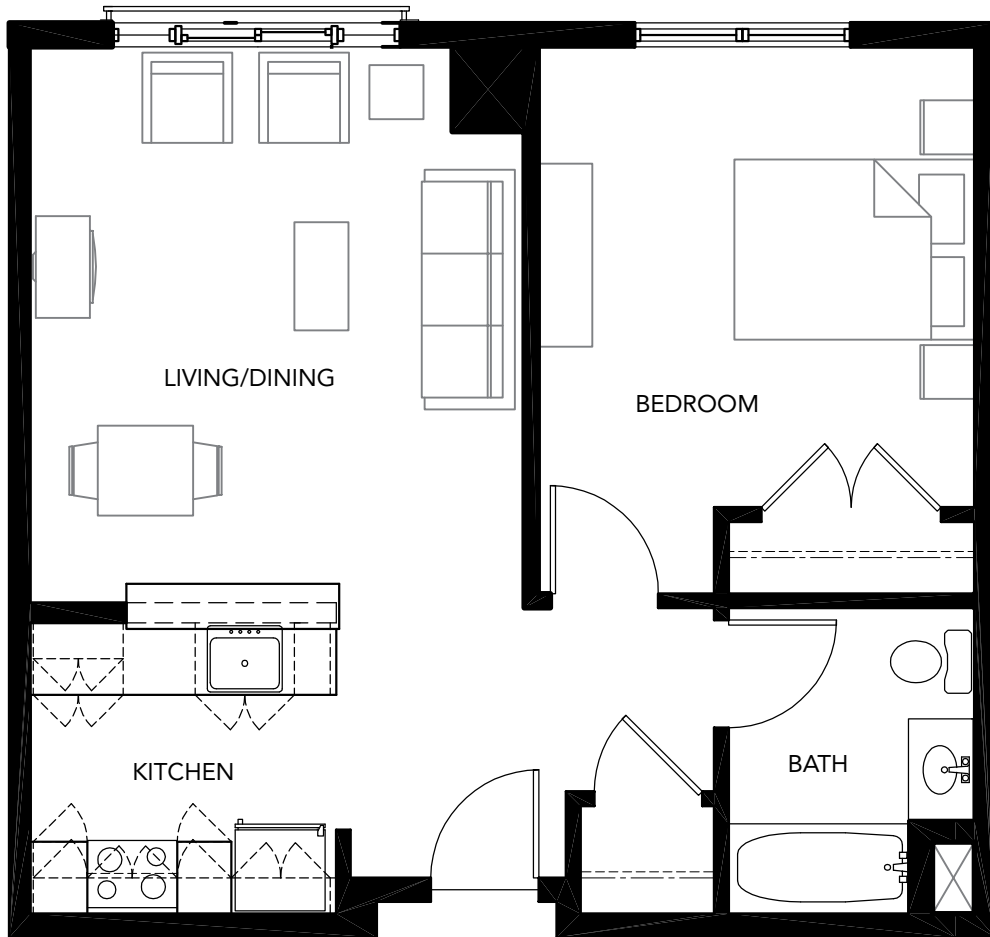

UNIT TYPE 1A

1 Bedroom

653 Square Feet

KEEN'S CROSSING
at Winooski Falls